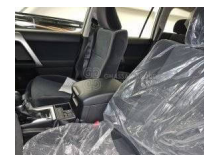

Toyota Prado 2.8L Diesel, TX, A/T MY22

2.8L Diesel 2022

Car Code: EVO72

MOTEUR ET TRANSMISSION

ENGINE	2.8L Diesel, TX
TRANSMISSION	Automatic
FUEL TANK CAPACITY (L)	150 Litres
Number of DOORS	5 Doors
TYRES SIZE	265/65 R17

DIMENSIONS, CAPACITÉS ET SUSPENSIONS

FUEL TANK CAPACITY (L)	150 Litres
Number of DOORS	5 Doors
TYRES SIZE	265/65 R17

CARACTÉRISTIQUES INTÉRIEURES ET SÉCURITÉ

Cool Box	Power Door Lock
ABS	Active Traction Control (A-TRC)
Manual Dual Air Conditoner.	Lsd Diff Lock Rr Diff Center Diff W /lzd.
Audio(overseas Market) Brics Audio 6 Spkrs	Anti Theft System - Immobilizer
Cruise Control	Air Bag System (Driver + Passenger)
Vehicle Stability Control (VSC)	Hill Start Assist Control (hac)
Down Hill Assist Control (dac)	Steering Switch (Audio & Tel.)
Wireless Door Lock	Steering Column Tilt And Telescopic
Power Windows	

CARACTÉRISTIQUES EXTÉRIEURES

17" Alloy wheels	Rear Fog Lamps
Chrome Colored Outer Mirror	Mud Guards
Door Mirror Cover - Chrome Plated	Side Steps
Manual Headlamp Leveling	