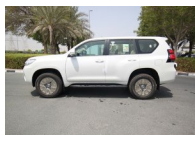

TOYOTA PRADO 4.0L PETROL,TXL,19YM

4.0L Petrol 2019

Car Code: G9539

ENGINE & TRANSMISSION

ENGINE	4.0L, V6, 24-VALVE, DOHC, DUAL VVT-I (1GR-FE)
OUTPUT (hp/rpm)	271/5600
TORQUE (kg-m/rpm)	38.9/4400
TRANSMISSION	6-SPEED AUTOMATIC
TERRAIN	4X4 FULL-TIME

DIMENSION, CAPACITIES & SUSPENSIONS

TYRES SIZE	265/60 R18
DIMENSIONS (mm)	L4,950 x W1,885 x H1,845
FUEL TANK CAPACITY	150 LITRES
GROSS WEIGHT (KG)	2950 KG
NUMBER OF DOORS	5 DOORS
SEATING CAPACITY	7 SEATS