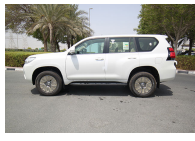

TOYOTA PRADO 4.0L PETROL, TXL, 19YM

4.0LPetrol 2019

Car Code: G9539

ENGINE & TRANSMISSION

ENGINE	4.0L, V6, 24-VALVE, DOHC, DUAL VVT-I (1GR-FE)
OUTPUT (hp/rpm)	271/5600
TORQUE (kg-m/rpm)	38.9/4400
TRANSMISSION	6-SPEED AUTOMATIC
TERRAIN	4X4 FULL-TIME

DIMENSION, CAPACITIES & SUSPENSIONS

TYRES SIZE	265/60 R18
DIMENSIONS (mm)	L4,950 x W1,885 x H1,845
FUEL TANK CAPACITY	150 LITRES
GROSS WEIGHT (KG)	2950 KG
NUMBER OF DOORS	5 DOORS
SEATING CAPACITY	7 SEATS