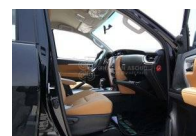

MOTEUR ET TRANSMISSION

ENGINE	2GD-FTV - 4 cylinders - DIESEL
OUTPUT (hp/rpm)	147/5200
TORQUE (kg-m/rpm)	40/3800
TRANSMISSION	6 SPEED AUTOMATIC
TERRAIN	4x4 PART-TIME

DIMENSIONS, CAPACITÉS ET SUSPENSIONS

TYRES SIZE	265/65R17
DIMENSIONS (mm)	L 4,795 X W 1,855 X H 1,835
FUEL TANK CAPACITY	80 L
GROSS WEIGHT (KG)	2650 KG
NUMBER OF DOORS	5
FUEL EFFECIENCY (km/l)	13.3
SEATING CAPACITY	7

CARACTÉRISTIQUES INTÉRIEURES ET SÉCURITÉ

CENTER DOOR LOCK	POWER STEERING
POWER WINDOWS	ANTI-LOCK BRAKE SYSTEM (ABS)
ELECTRONIC BRAKE-FORCE DISTRIBUTION (EBD)	ANTI-THEFT SYSTEM WITH ENGINE IMMOBILIZER
TIRE PRESSUE MONITORING SYSTEM	REAR DIFFERENTIAL LOCK
FLOOR MATS	FABRIC SEATS
AUDIO AM/FM/USB/AUX/BLUETOOTH	6 SPEAKERS
GLOVE BOX COOLER	LEATHER & WOOD-TRIMMED STEERING WHEEL
PADDLE SHIFTS	DUAL FRONT AIRBAGS
AUTO DISCONNECT DIFFERENTIAL	CRUISE CONTROL
VEHICLE STABILITY CONTROL (VSC)	KNEE AIRBAG FOR DRIVER
AUTOMATIC AIR CONDITIONING	STEERING WHEEL CONTROL FOR AUDIO/TELEPHONE
7" DISPLAY AUDIO	

CARACTÉRISTIQUES EXTÉRIEURES

17" ALLOY WHEELS	WIRELESS DOOR LOCK
SIDE STEPS	CHROME RADIATOR GRILLE
CHROME BACK DOOR TRIM	CHROME DOOR HANDLES
REAR FOG LAMP	REAR CENTER PARKING SENSORS
LED TAIL LIGHTS	DOOR MIRRORS - POWERED/RETRACTABLE
FRONT FOG LAMPS	ROOF SPOILER
ROOF RAILS	MANUAL HEADLIGHT LEVELING
REAR VIEW CAMERA