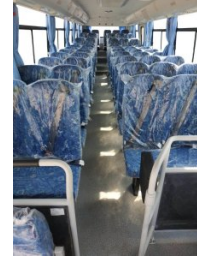

FOTON BUS 61 SEATER DIESEL MY20

ديزل Bus

Car Code: FB61A19

المحرك وناقل الحركة

Engine	YC6A240 40
Rated Power (KW/HP)	177/240
Displacement (L)	7.255
Emission	Euro 4

الأبعاد والقدرة الاستيعابية وأنظمة التعليق

Seat No	57+1+1/2+3
Overall dimension(mm)	10490x2500x3380
Max. Gradability (%)	≥30
Vehicle kerb mass	(Kg) 10350
Full Load Weight	(Kg) 14200
Transmission	ZF Technology M/T
Suspension	Leaf Spring
Tire	11R22.5 Tubeless Radial Tyre, one spare tire
Steering	Integral Power Steering
Brake	Running Brake- Air pressure, dual-circuit, front & rear drum brake Parking Brake- Energy Storage spring brake
Cooling system	Mechanical cooling system
Clearance Adjuster	Automatic
Fuel Tank Capacity	195L
Door	Front pneumatic out-swing door with remote control lock Front windshield - Laminated glass, transparent
Window	Rear windshield - Tempered glass
Side window	sticked type tempered side glass, push-pull type glass for the last side window
Driver Window	Push-pull window
Driver Seat	High seat back, damping, adjustable
Passenger Seat	57 seats 3+2 layout
Guide Seat	Foldable
Visual and Audio System	MP3 player radio
Air Conditioner	A/C: 31000 kcal non-independent roof mounting. High temperature. Bitzer compressor
Heater	Front windshield defroster
Rearview System	Exterior rearview mirror